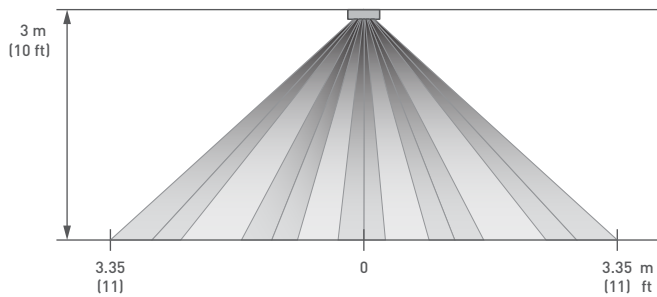

03™ Sensor Hub

03-HUB: Passive Infrared Motion Coverage

SIDE VIEW

TOP VIEW

Specifications (Continued)

Motion Sensing Range

6.7 m (22 ft) diameter @ 3 m (10 ft) mounting height

5.5 m (18 ft) diameter @ 2.4 m (8 ft) mounting height